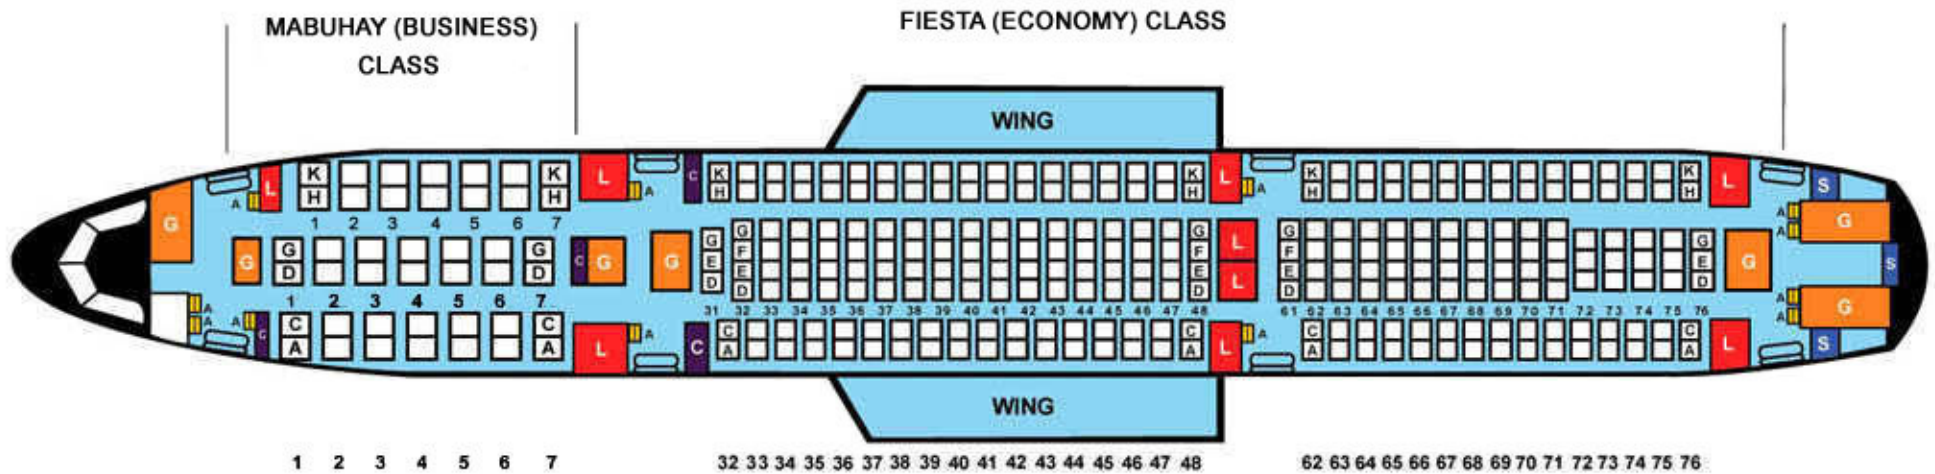

# A330-300

## LEGEND

- G GALLEY
- L LAVATORY
- A CABIN ATTENDANT
- C CLOSET
- S COAT STOWAGE UNIT

## SEATING

|                          |            |
|--------------------------|------------|
| MABUHAY (BUSINESS) CLASS | 42         |
| FIESTA (ECONOMY) CLASS   | 260        |
| <b>TOTAL</b>             | <b>302</b> |