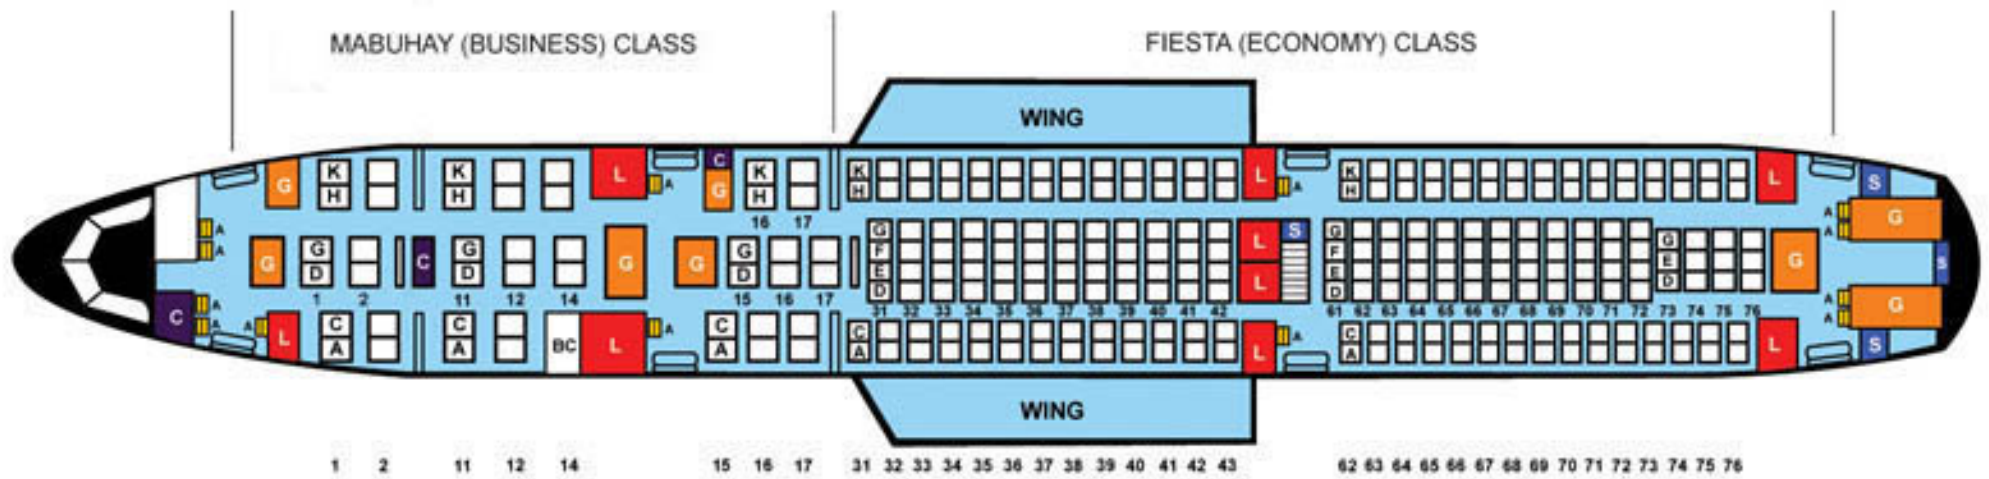

# A340-300

## LEGEND

- G** GALLEY
- L** LAVATORY
- A** CABIN ATTENDANT
- C** CLOSET
- S** COAT STOWAGE UNIT
- BC** BUSINESS CENTER

## SEATING

Business Class	44
Economy Class	220
<b>TOTAL</b>	<b>264</b>